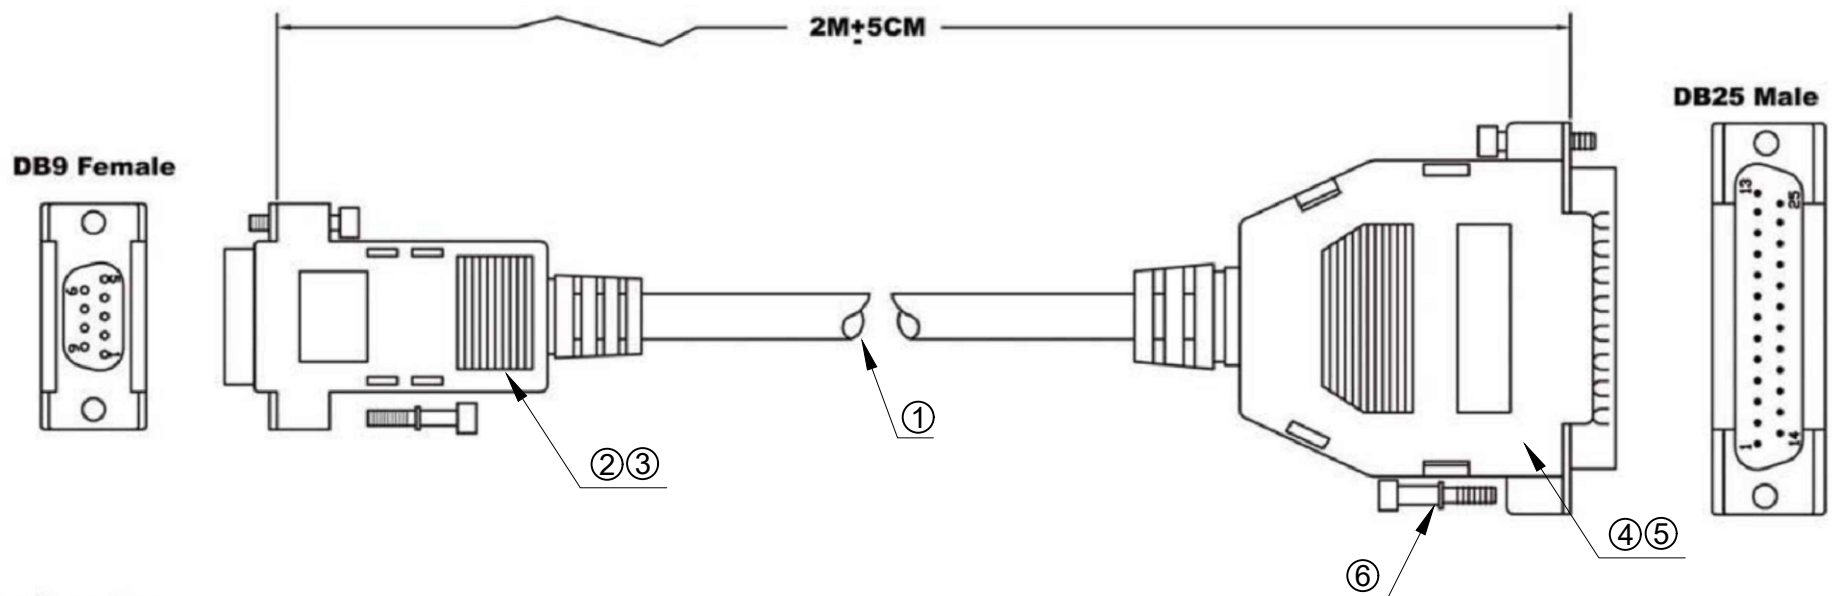

A
B
C
D
E
F
G
H

A
B
C
D
E
F
G
H

Configuration:

DB9F	DB25M
1	8
2	3
3	2
4	20
5	7
6	6
7	4
8	5
9	22
Shield	Shield

⑥	Screw	#4-40UNC type	4	pcs
⑤	Housing	Speed Hood for DB25, Assembly type	1	pcs
④	CONN.	DB25 Male, normal type	1	pcs
③	Housing	Speed Hood for DB9, Assembly type	1	pcs
②	CONN.	DB9 Female, normal type	1	pcs
①	CABLE	28AWG, 9C+1+AL/MY,Beige, PVC Jacket, OD:6.0	1	pcs
NO:	NAME	DESCRIPTION	Q'TY	UNIT

RoHS compliant
Unit: mm

Scale	Free	Date	Name	Description:
TOLERANCE		Drawn	08.11.2021	Daniel
X.X	±0.40	Approved	08.11.2021	Daniel
X.XX	±0.25			
X.XXX	±0.15			
DIM	TOL			
Angle	±3°			
Angle	TOL	①	Drawn	08.11.2021
		Id.	Modification	Date
			Name	

Description: Null Modem Cable 2.0 Meter	
ASSMANN WSW-No. AK125-2	
Drawing-No. ASS 10080 CA	rev00
Customer-No.	Sheet 1 / 1